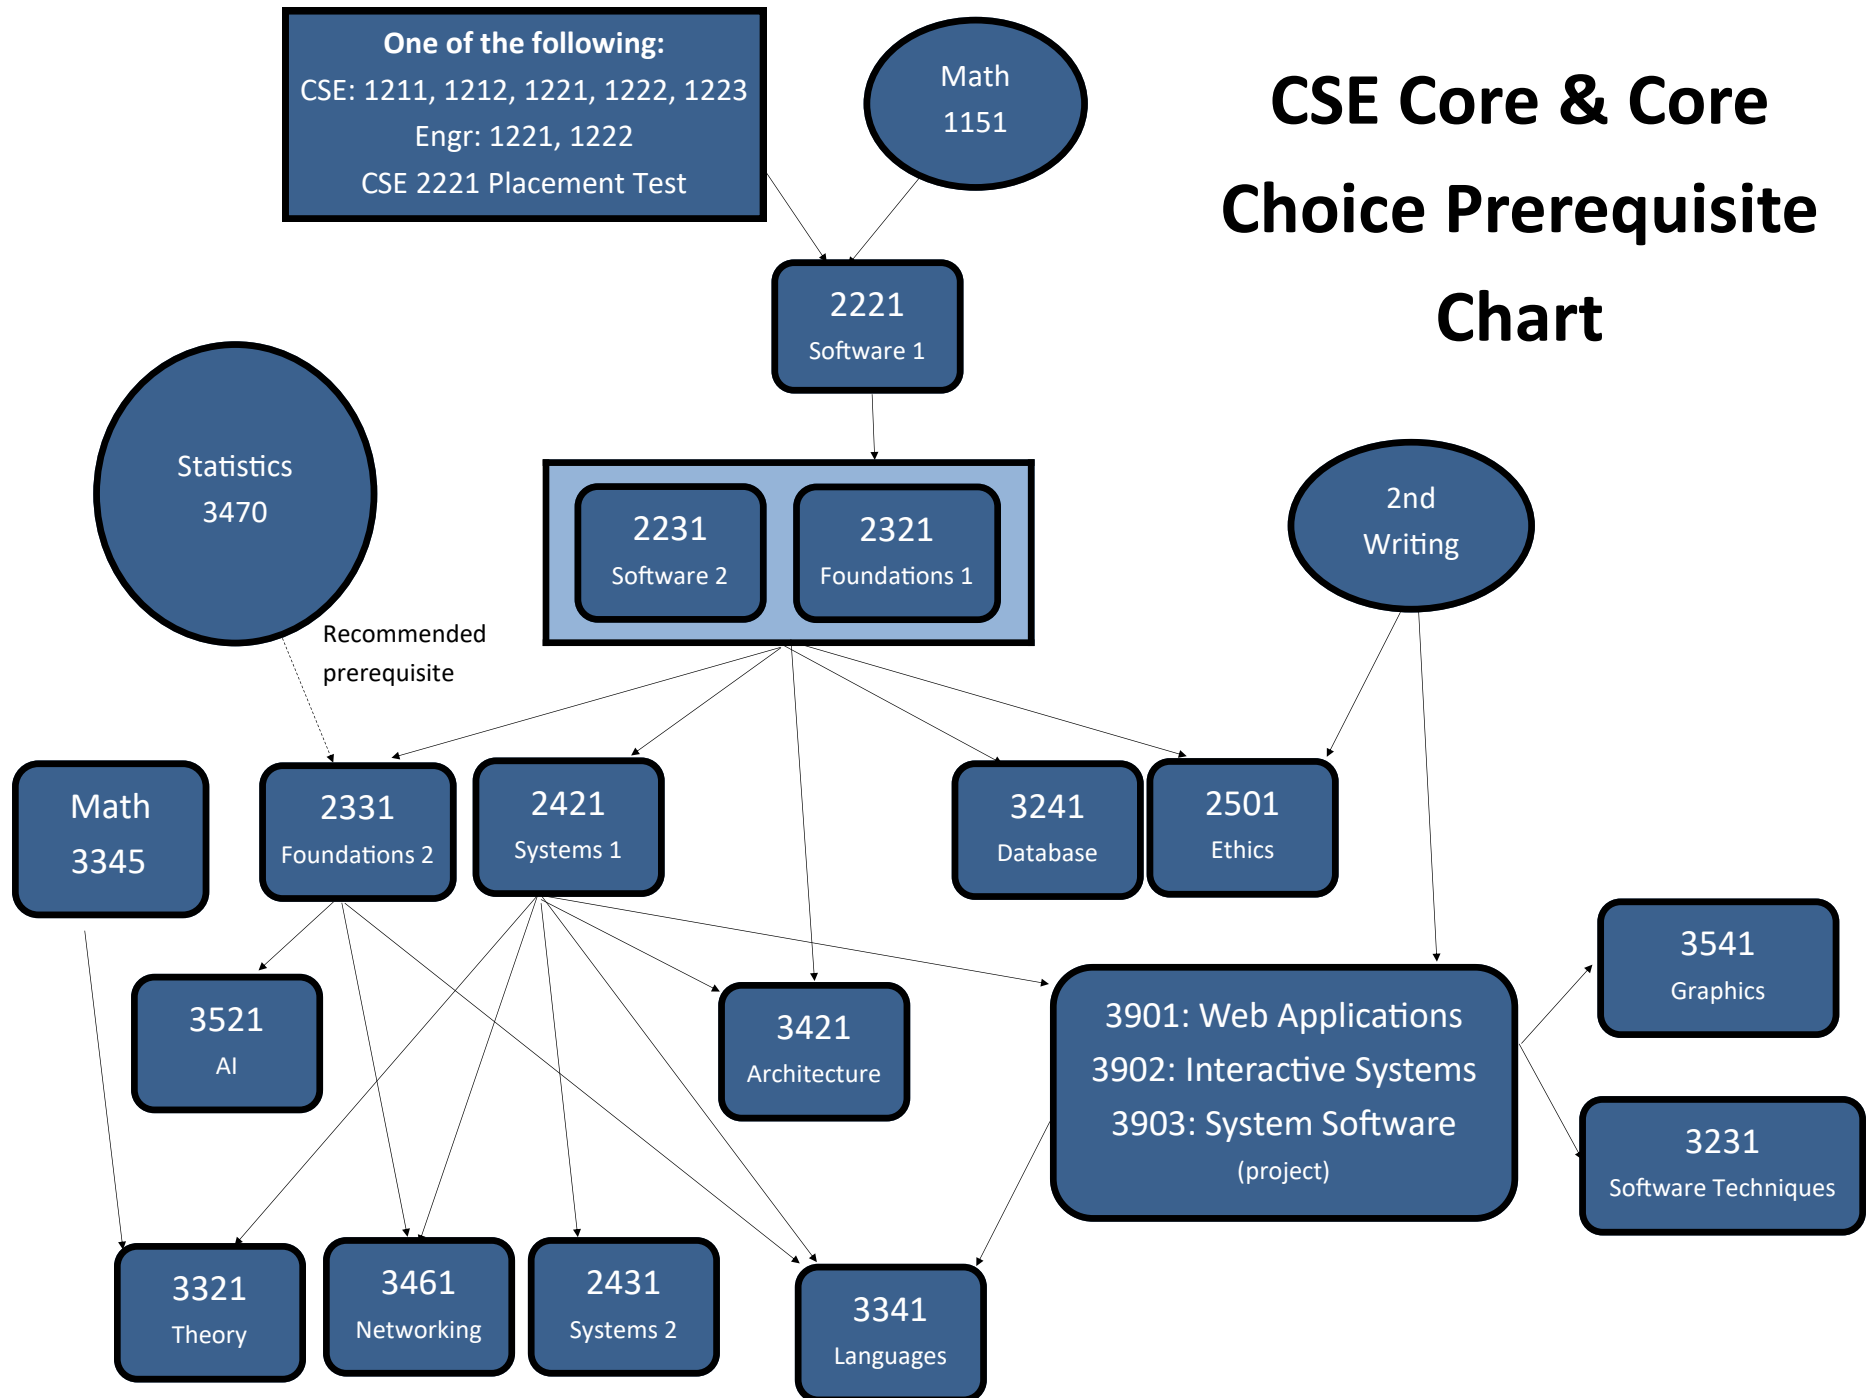

CSE Core & Core Choice Prerequisite Chart

Note: Systems 2 must be taken before or concurrently with Networking

CSE Capstone Prerequisite Chart