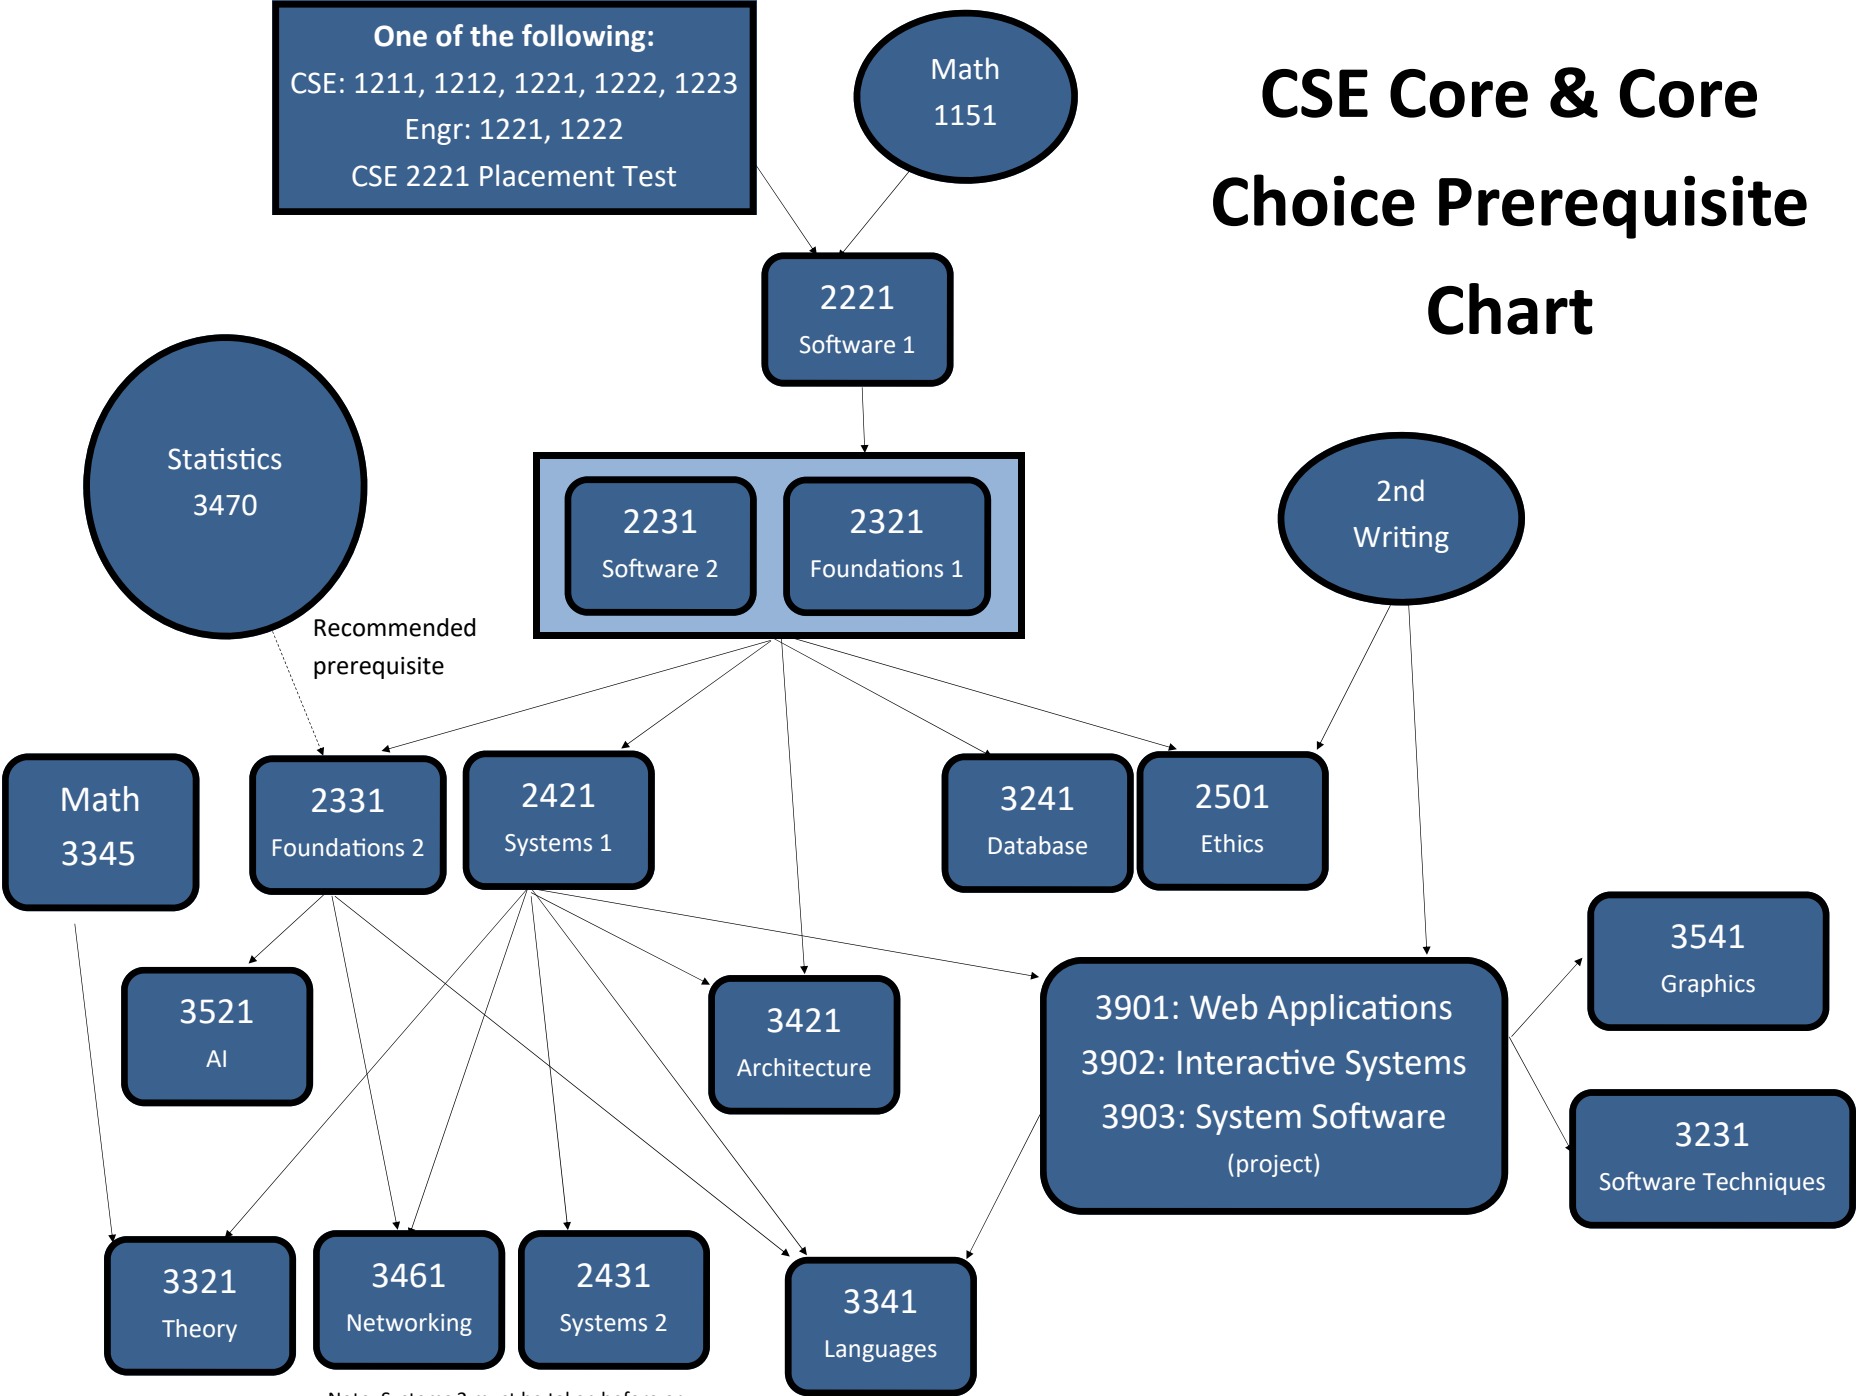

CSE Core & Core Choice Prerequisite Chart

Note: Systems 2 must be taken before or concurrently with Networking