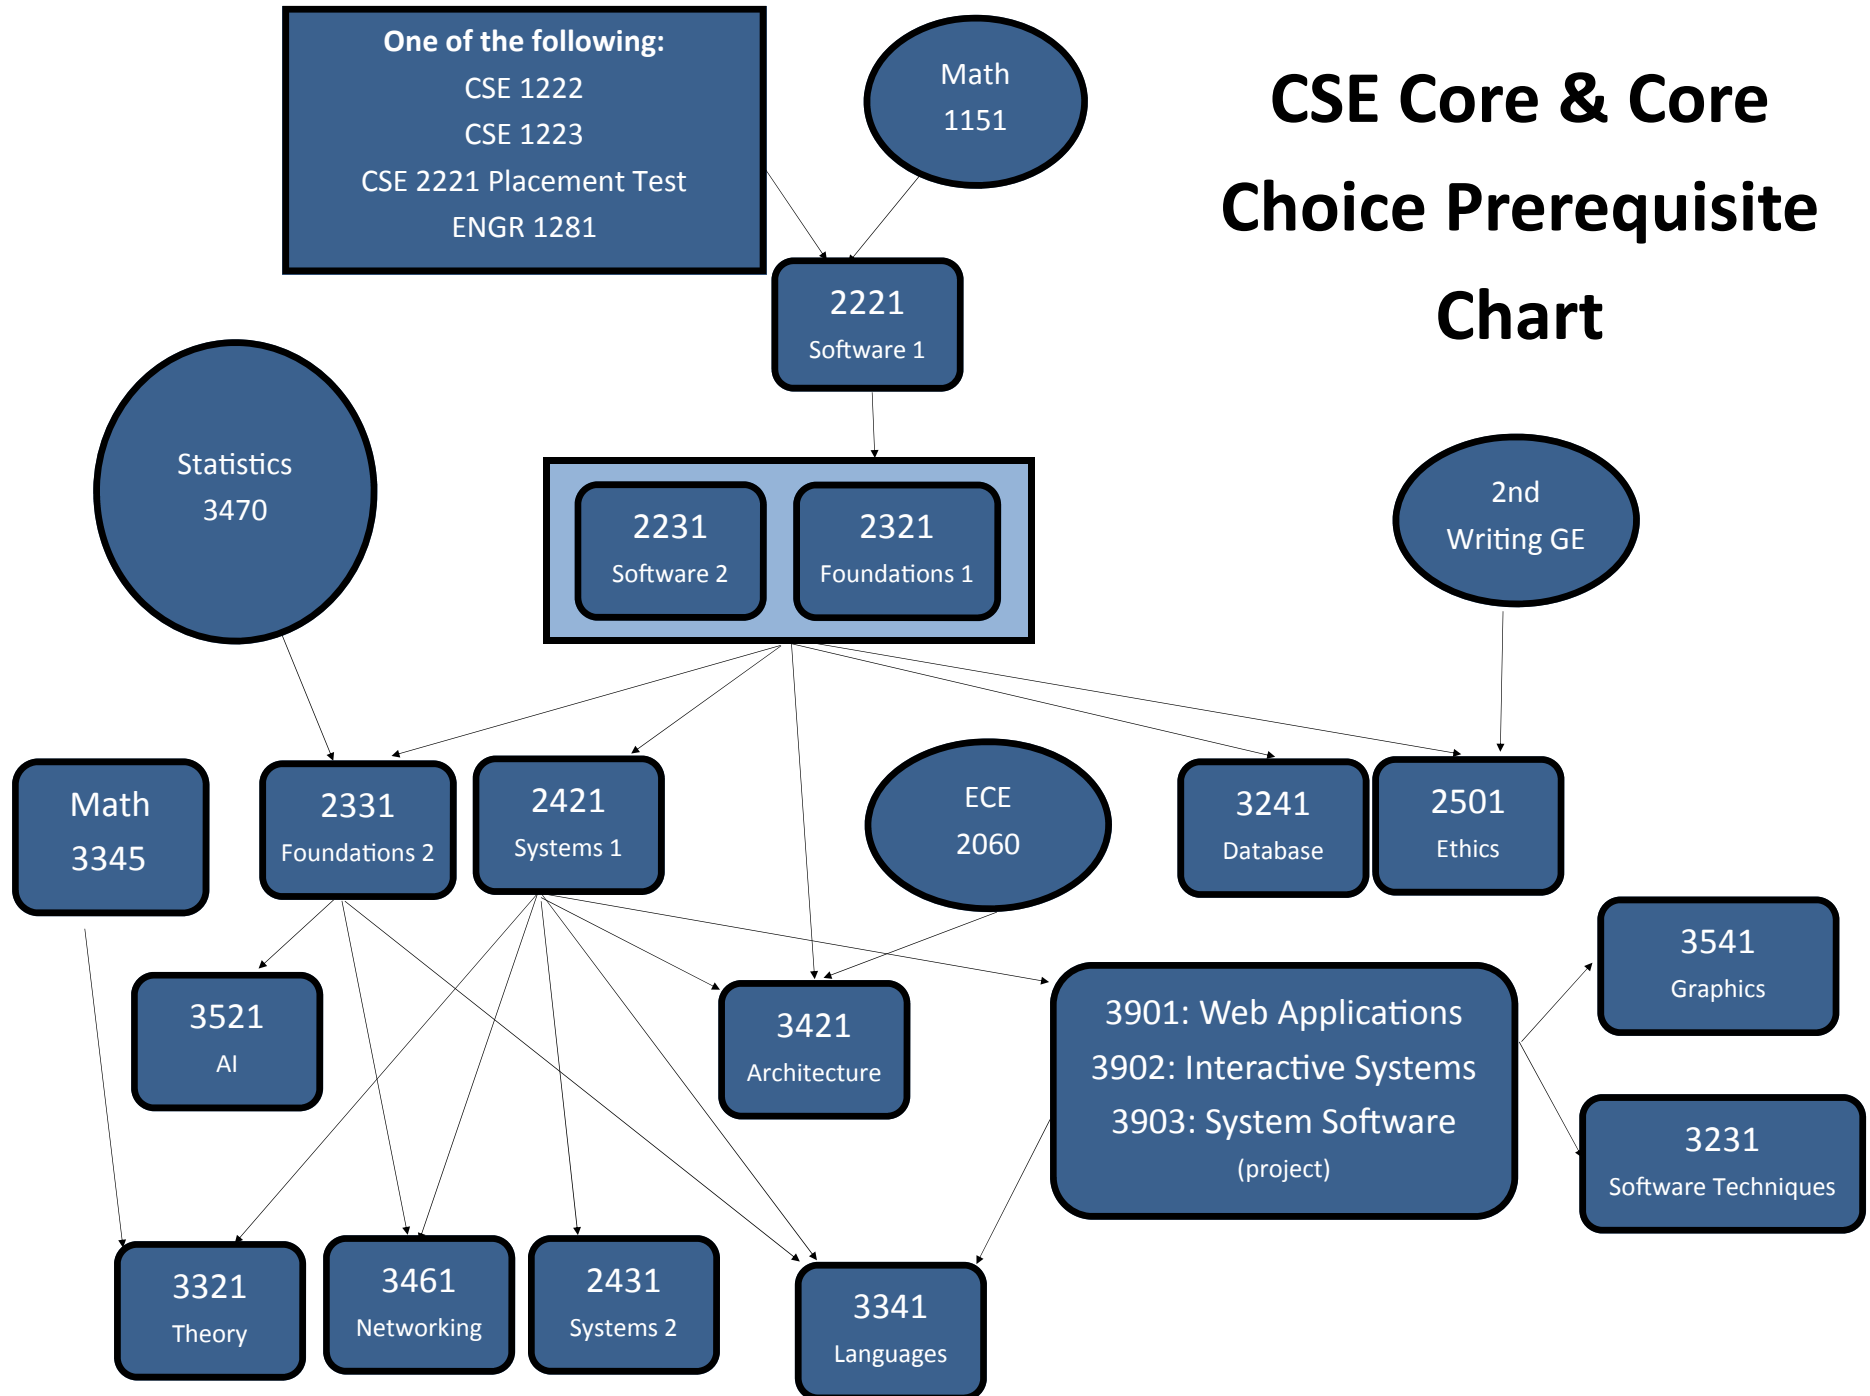

CSE Core & Core Choice Prerequisite Chart

Note: Systems 2 must be taken before or concurrently with Networking

CSE Capstone Prerequisite Chart