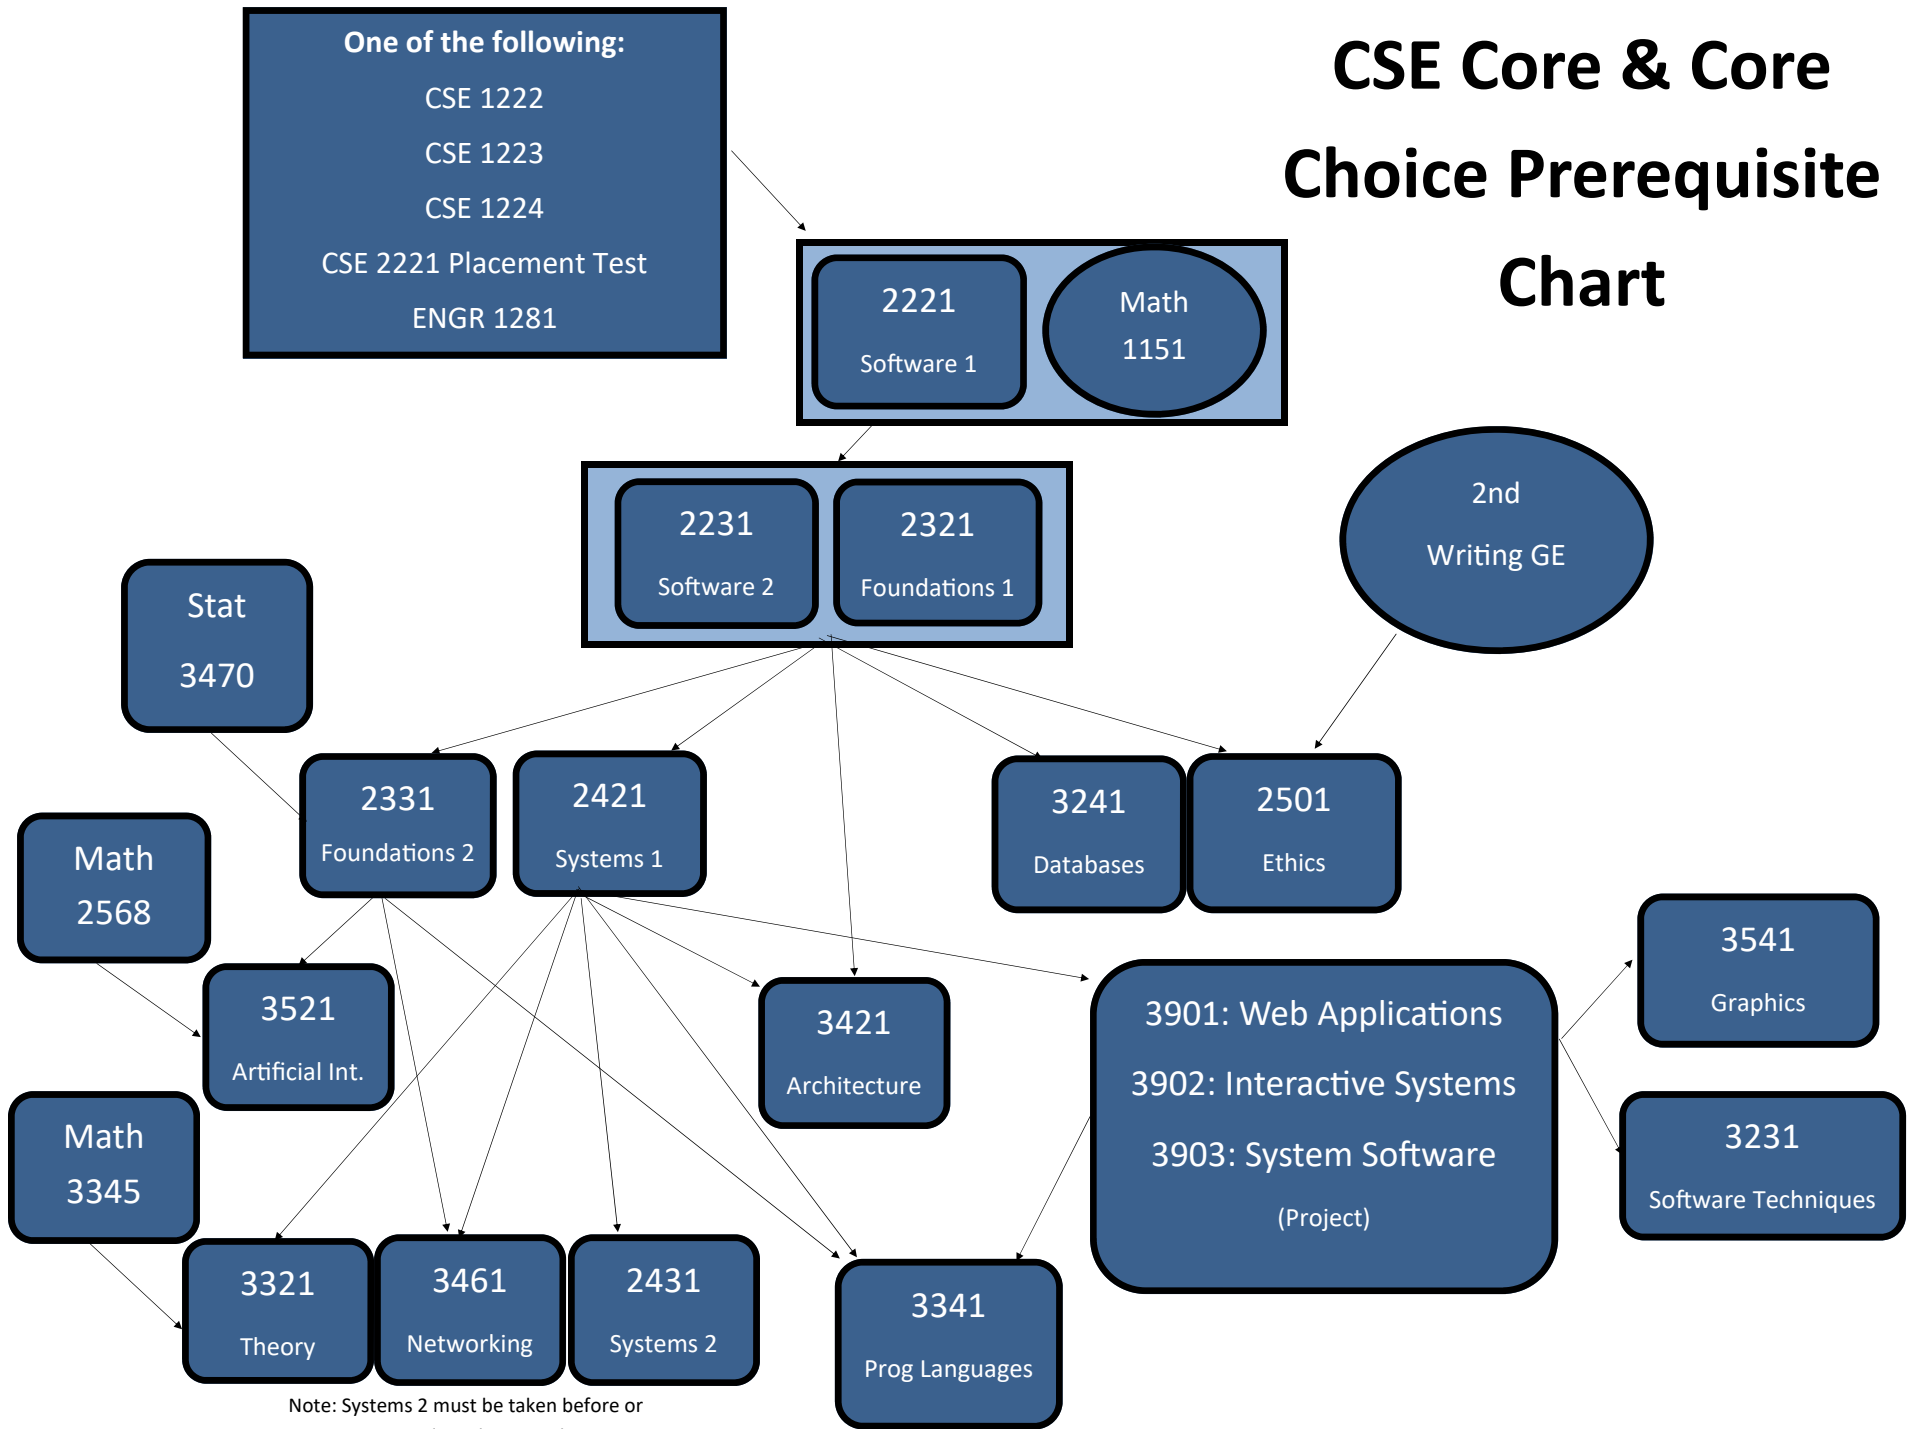

CSE Core & Core Choice Prerequisite Chart

Note: Systems 2 must be taken before or concurrently with Networking

CSE Capstone Prerequisite Chart